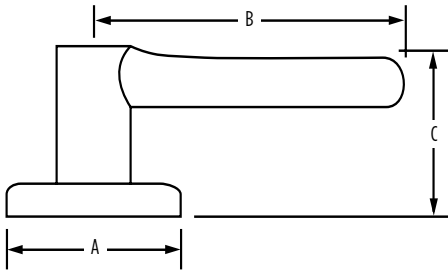

### AVAILABLE FUNCTIONS:

Passage

Privacy

Entry

Inactive

		 20 min.	 3 Hour	Satin Chrome
G				
Passage	GLA101 G	<input type="checkbox"/>	<input type="checkbox"/>	<input type="checkbox"/>
Privacy	GLA331 G	<input type="checkbox"/>	<input type="checkbox"/>	<input type="checkbox"/>
Entry	GLA535 G	<input type="checkbox"/>	<input type="checkbox"/>	<input type="checkbox"/>
Inactive	GLA12 G	<input type="checkbox"/>	<input type="checkbox"/>	<input type="checkbox"/>

## SPECIFICATIONS

<b>Door Prep</b>	Cross Bore 2-1/8" Edge Bore 1" Latch Face 1" x 2-1/4"
<b>Backset</b>	Adjustable to 2-3/8" or 2-3/4"
<b>Door Thickness</b>	1-3/8" - 1-3/4" doors standard. 2-1/4" doors optional
<b>Cylinder</b>	SmartKey standard, see specific product for more WS and KW availability
<b>Faceplates</b>	1" x 2-1/4". Round corner, square corner and drive-in available in box
<b>Strikes</b>	2-1/4" full lip. Other options available
<b>Bolt</b>	1/2" throw. Nickel plated
<b>Door Handing</b>	Reversible for right or left-hand doors
<b>ANSI/BHMA</b>	A156.2 Grade 2
<b>ADA</b>	Functions GLA 101, GLA 12 satisfies section 4.13.9 ADA Requirement
<b>UL</b>	Fire rating, see specific product for availability
<b>ASTM</b>	All Weiser product meets ASTM E 331 water penetration testing

Dimensions	A	B	C	C (Keyed)
Galiano	2 5/8"	4"	2 15/32"	